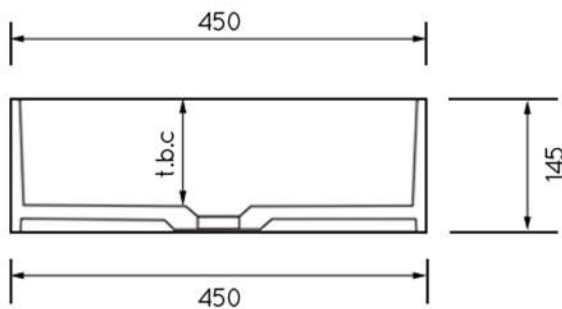

CIRCULO BASIN

TOP VIEW

SIDE VIEW

GENERAL INFO

LENGTH	450MM
WIDTH	450MM
HEIGHT	145MM
INTERNAL DEPTH	t.b.c.
WEIGHT	t.b.c.
OVERFLOW	t.b.c.
WATER CAPACITY	t.b.c.*
COLOUR	WHITE GLOSS**

* CAPACITY AT OVERFLOW HEIGHT
 ** OTHER COLOURS AND FINISHES AVAILABLE TO SPECIAL ORDER

WATER CAPACITY