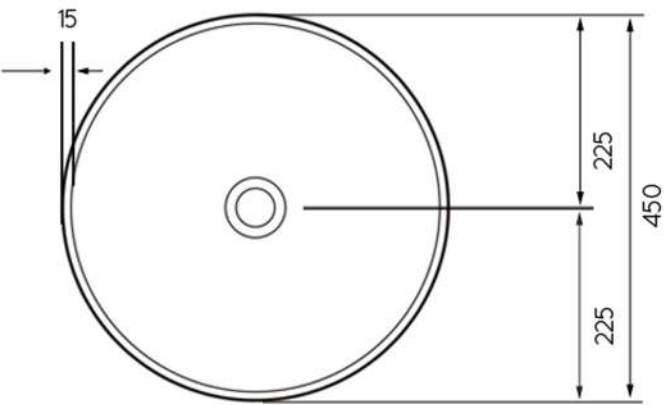

CIRCULO BASIN

TOP VIEW

SIDE VIEW

GENERAL INFO

LENGTH	450MM
WIDTH	450MM
HEIGHT	145MM
INTERNAL DEPTH	t.b.c.
WEIGHT	t.b.c.
OVERFLOW	t.b.c.
WATER CAPACITY	t.b.c.*
COLOUR	WHITE GLOSS**

* CAPACITY AT OVERFLOW HEIGHT
 ** OTHER COLOURS AND FINISHES AVAILABLE TO SPECIAL ORDER

WATER CAPACITY